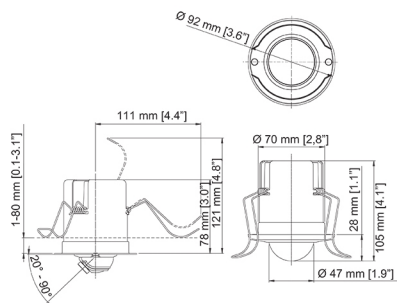

- a. This product includes software developed by the OpenSSL Project for use in the OpenSSL Toolkit (<http://www.openssl.org/>), and cryptographic software written by Eric Young (ey@cryptsoft.com).

More information is available at www.axis.com

Dimensions

Optional accessories

Different color options for cover rings